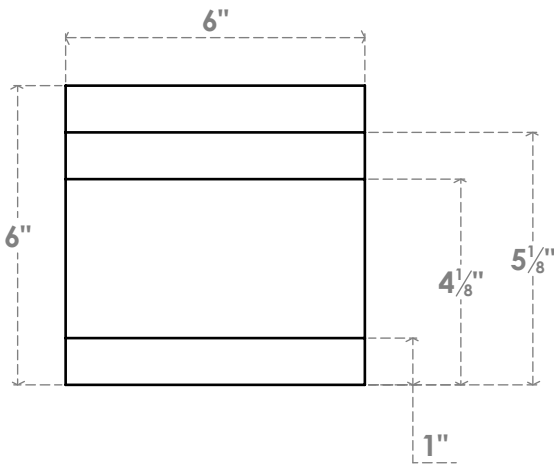

RFTP06X06X12MED

6"W X 6"H X 12"L MEDITERRANEAN ARCHITECTURAL GRADE PVC RAFTER TAIL

SIDE PROFILE

FRONT PROFILE

ISOMETRIC

EKENA MILLWORK
 2300 WEST MAIN ST.
 CLARKSVILLE, TX 75426
 TOLL FREE: 866-607-0453
 WWW.EKENAMILLWORK.COM