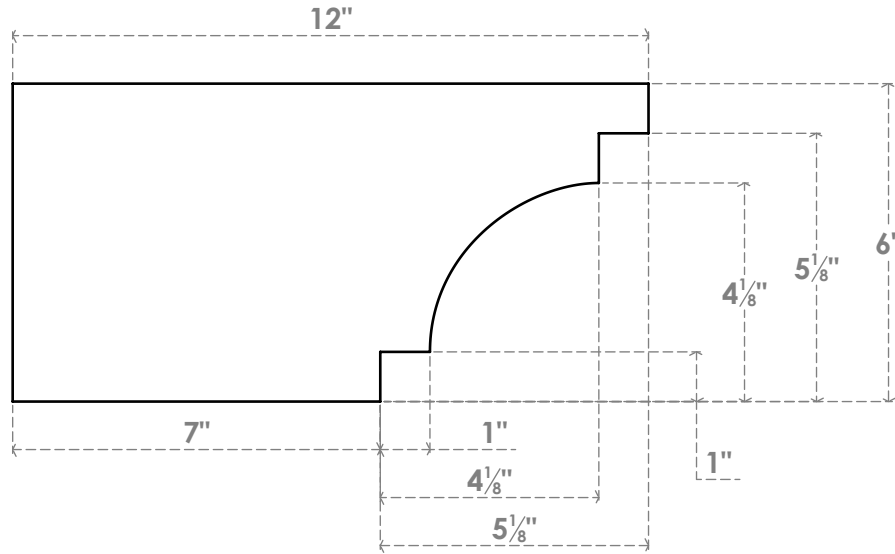

RFTP06X06X12MED

6"W X 6"H X 12"L MEDITERRANEAN ARCHITECTURAL GRADE PVC RAFTER TAIL

SIDE PROFILE

FRONT PROFILE

ISOMETRIC

EKENA MILLWORK
 2300 WEST MAIN ST.
 CLARKSVILLE, TX 75426
 TOLL FREE: 866-607-0453
 WWW.EKENAMILLWORK.COM